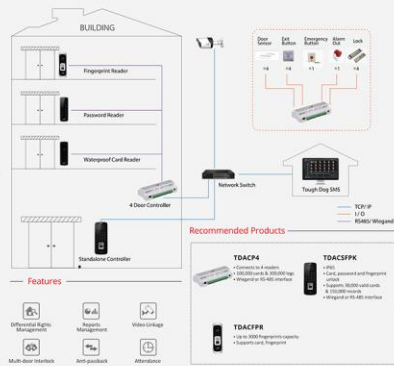

ACCESS CONTROL

- Service/Custom mode
- Max. 500 controllers in a system
- Centralized management with TD-SMS
- Anti-pass back, multi-door interlock